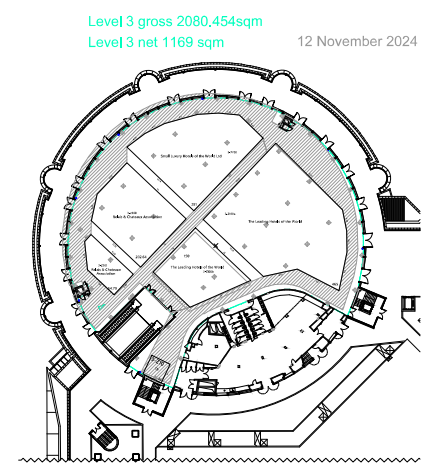

Level 2 gross 6752.5 sqm  
Level 2 net 3 200.91 sqm

12 November 2024

Level 2  
Gross = 6752.5 sqm  
Obstructions = 200.91 sqm

 Emergency Aisles

Level 1 gross 13925.812sqm  
Level 1 net 5100 sqm

Level 1  
Gross = 13925.812 sqm  
Obstructions = 5100 sqm

Level 3 gross 2080.454sqm  
Level 3 net 1169 sqm  
12 November 2024

Level 3

Legend

-  Emergency Aisles
-  Other

12 November 2024