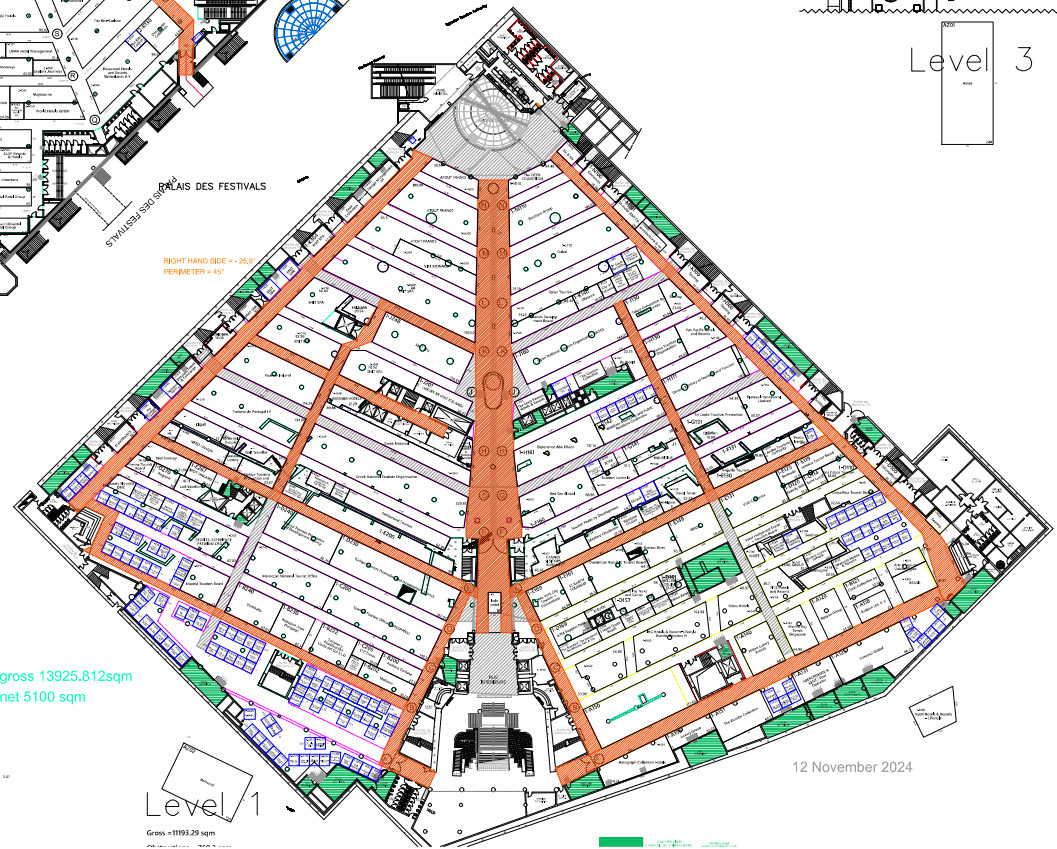

Level 2 gross 6752.5 sqm  
Level 2 net 3 200.91 sqm

12 November 2024

Level 2  
Gross = 6752.5 sqm  
Obstructions = 200.91 sqm

 Emergency Aisles

Level 1 gross 13925.812sqm  
Level 1 net 5100 sqm

Level 1  
Gross = 13925.812 sqm  
Obstructions = 5100 sqm

Level 3 gross 2080.454sqm  
Level 3 net 1169 sqm  
12 November 2024

Level 3

Legend

-  Emergency Aisles
-  Other

12 November 2024